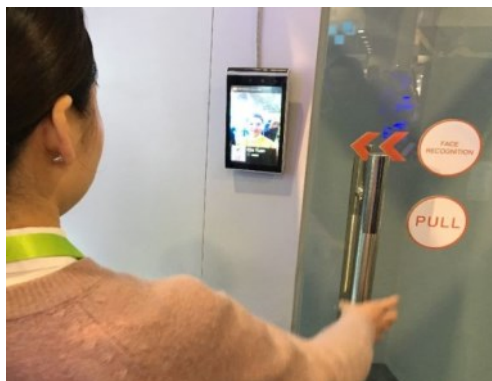

# Face Recognition - Access Control

## LinuxFace 2.45

Face recognition for entrance control offers a secure, TouchLess and cost-effective way of controlling who has access to your building and when they access is allowed.

LinuxFace 2.45 face recognition tablet is the smallest device in the world providing deep learning technologies with high performance processor and algorithms

This device is an ALL-IN-ONE face detection, IC & ID card reader. Due to its size this device is ideal for securing individual room within your building.

It can be used in conjunction with our 3D tailgating detection camera

### FEATUERS

- Size ONLY h115 x w78 x d21mm.
- Single or multiple cameras connected via Ethernet.
- Detection time less tan 0.5s.
- Adjustable read distance from 0.5 to 2.2 mt.
- Live face detection.
- Duplicate face read, timeout period 1 to 20 seconds
- Human face tracking exposure is strong backlight conditions.
- Indoor/Outdoor IP65 waterproof and dustproof.
- Linux operating systems.
- Web embedded software for management, query, add users and device configuration.
- 10,000+ face comparison library.
- Outputs Wiegand 26/34 bit, Relay, SDK, RG45.
- Can be connected to a standard door and most makes of pedestrian or vehicle entrance control turnstile, gate or barrier.