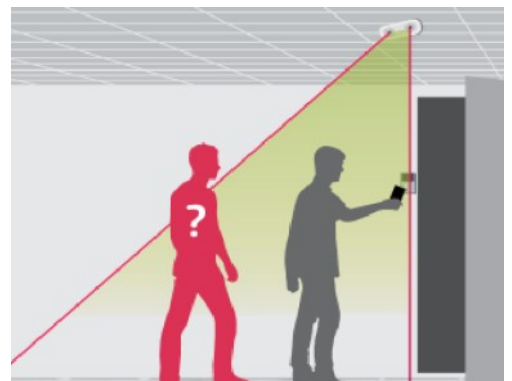

## LinuxFace 2.45

Face recognition for entrance control offers a secure, TouchLess and cost-effective way of controlling who has access to your building and when they access is allowed.

LinuxFace 2.45 face recognition tablet is the smallest device in the world providing deep learning technologies with high performance processor and algorithms

This device is an ALL-IN-ONE face detection, IC & ID card reader. Due to its size this device is ideal for securing individual room within your building.

It can be used in conjunction with our 3D tailgating detection camera

### FEATUERS

- Size ONLY h115 x w78 x d21mm.
- Single or multiple cameras connected via Ethernet.
- Detection time less tan 0.5s.
- Adjustable read distance from 0.5 to 2.2 mt.
- Live face detection.
- Duplicate face read, timeout period 1 to 20 seconds
- Human face tracking exposure is strong backlight conditions.
- Indoor/Outdoor IP65 waterproof and dustproof.
- Linux operating systems.
- Web embedded software for management, query, add users and device configuration.
- 10,000+ face comparison library.
- Outputs Wiegand 26/34 bit, Relay, SDK, RG45.
- Can be connected to a standard door and most makes of pedestrian or vehicle entrance control turnstile, gate or barrier.